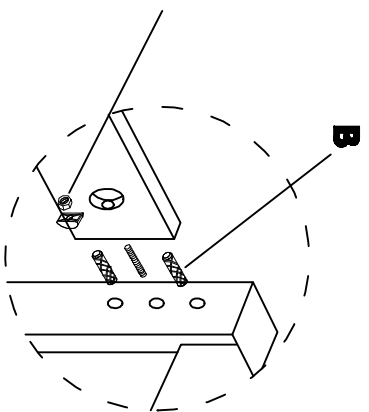

Fortune Woods
Quality furniture that doesn't cost a fortune.

FITTINGS

| MO-DOUBLE PED D/TABLE | |
|-----------------------|------------------------------|
| Assembly | Screw |
| Ø10 Dowel AX 4 | Ø4x35 FX 4 |
| Spanner X12 | Hexa Wrench Øx8 X1 |
| Hexa Bolt X1 | |
| Ø6x35 EX 4 | |