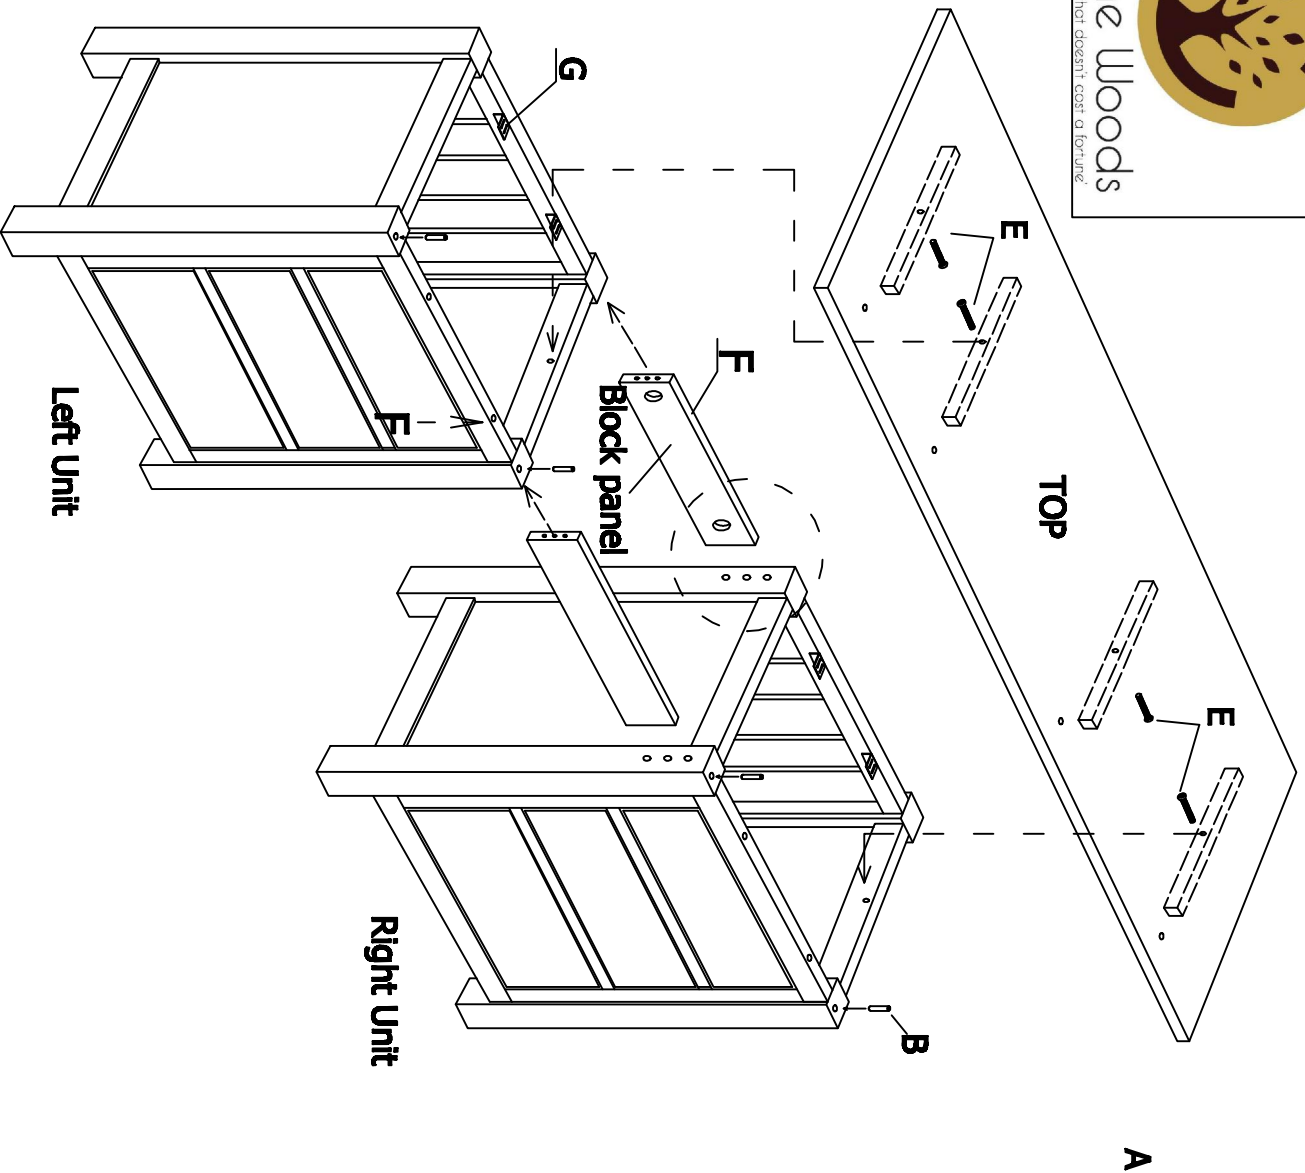

Fortune Woods
Quality furniture that doesn't cost a fortune.

FITTINGS

| MO-DOUBLE PED D/TABLE | |
|-----------------------|------------------------------|
| Assembly | Screw |
| Ø10 Dowel AX 4 | Ø4x35 FX 4 |
| Spanner X12 | Hexa Wrench Øx8 X1 |
| Hexa Bolt X1 | |
| Ø6x35 EX 4 | |