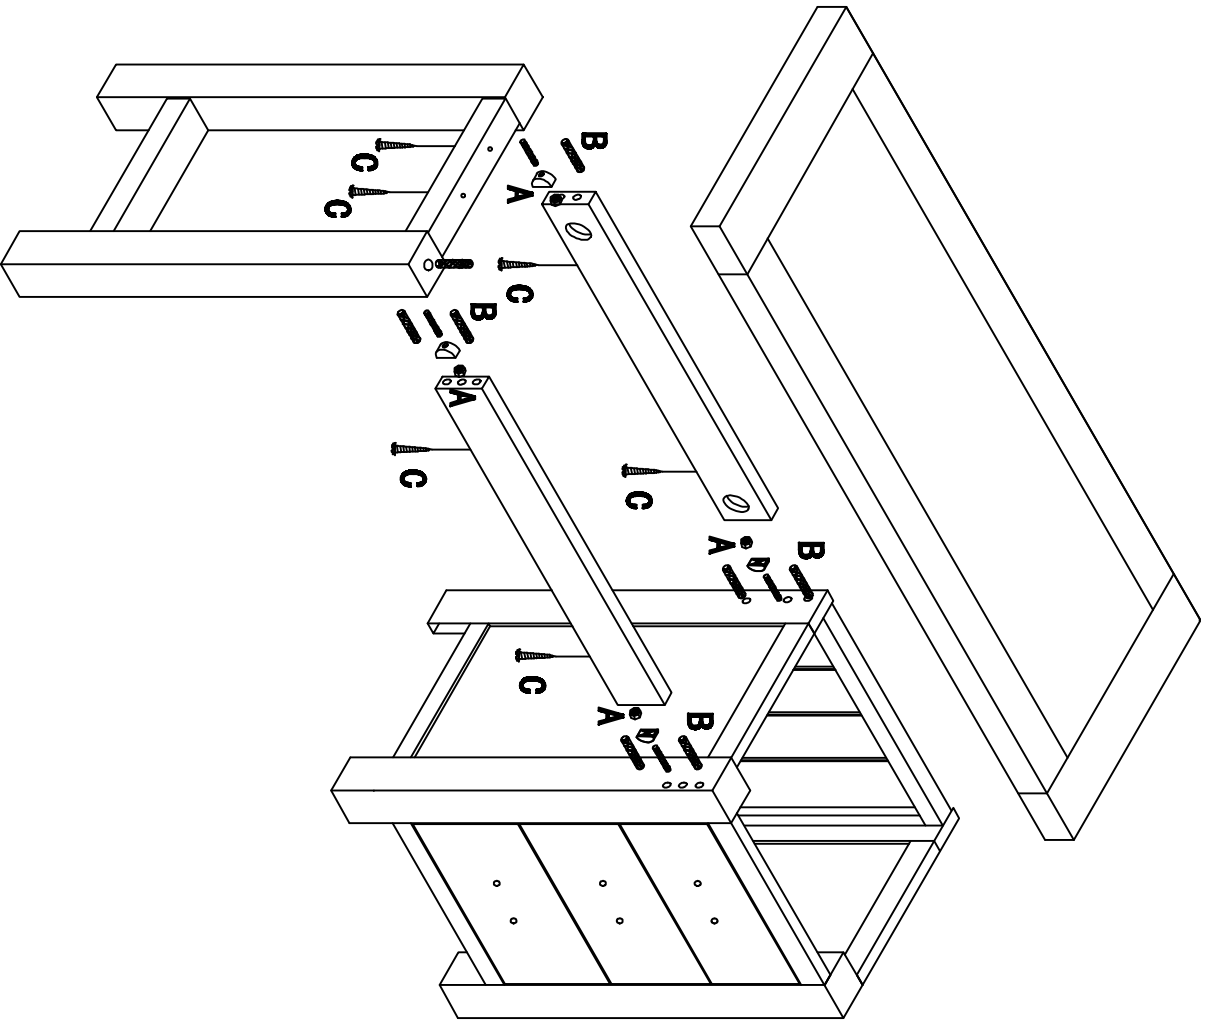

SRD-SINGLE PED DRESSING TABLE

Fortune Woods
 'Quality furniture that doesn't cost a fortune.'

FITTINGS

SINGLE PED DRESSING TABLE

Assembly		Spanner	
			
Ø10 Dowel	A X 4		X 1
			
Ø 10 X 40	B X 9	Ø 4 X 35	G X 6