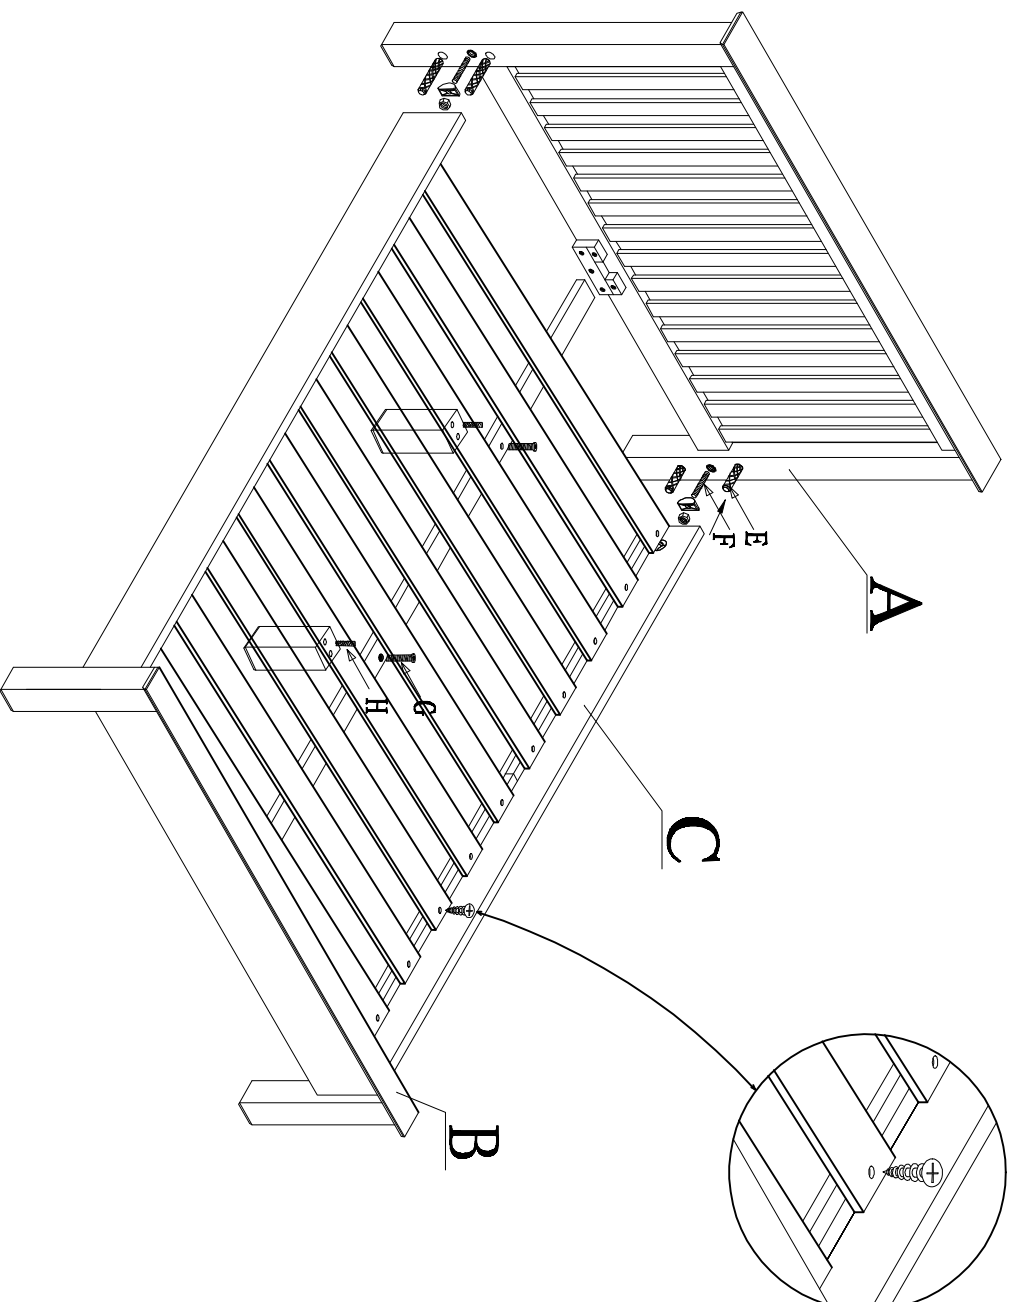

# SRD 4FT6IN LEE BED

Fortune Woods

'Quality furniture that doesn't cost a fortune.'

## FITTINGS

Assembly		Hexa Bolt	
	× 4		× 2
Hexa Wrench	× 1	Spanner	× 1
	× 1		× 1
Ø12 Wood Dowel	× 1	Ø10 Wood Dowel	× 2
	× 8		× 2
Ø12 × 60	× 8	Ø10 × 40	× 2
Screw	× 40		
	× 40		
M4×25	× 40		