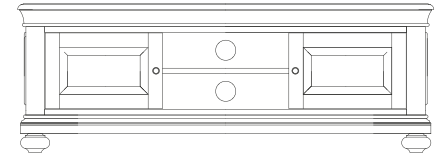

A light green painted wooden sideboard with a wooden top. It has a mirror on top and a lamp with a white shade. The sideboard has a drawer and a cabinet door with a silver handle. On top of the sideboard, there are several decorative items, including a vase with greenery, a white pitcher, and a glass decanter.

SIDE TABLE
H: 550 W: 500 D: 500

COFFEE TABLE
H: 450 W: 1300 D: 600

STANDARD TV CABINET
H: 518 W: 1110 D: 460

LARGE TV CABINET
H: 518 W: 1450 D: 460

SMALL SIDEBOARD WITH 2 DOORS 3 DRAWERS
H: 858 W: 1300 D: 460

LARGE SIDEBOARD WITH 3 DOORS 3 DRAWERS
H: 858 W: 1500 D: 460

BOOKCASE WITH 2 DRAWERS
H: 1920 W: 980 D: 420

GLASS DISPLAY CABINET
H: 1920 W: 950 D: 420

WINE AND DRINKS CABINET
H: 1300 W: 960 D: 460

CONSOLE TABLE 3 DRAWERS
H: 802 W: 1210 D: 430