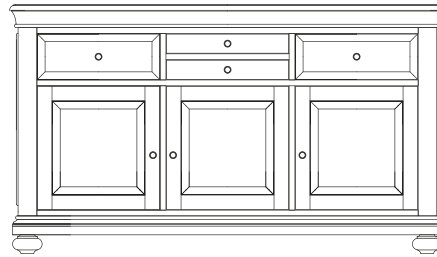

A light green painted wooden sideboard with a wooden top. It has a mirror on top and a lamp with a white shade. The sideboard has a drawer and a cabinet door with a silver handle. On top of the sideboard, there are several decorative items, including a vase with greenery, a white pitcher, and a glass decanter.

SIDE TABLE
H: 550 W: 500 D: 500

COFFEE TABLE
H: 450 W: 1300 D: 600

STANDARD TV CABINET
H: 518 W: 1110 D: 460

LARGE TV CABINET
H: 518 W: 1450 D: 460

SMALL SIDEBOARD WITH 2 DOORS 3 DRAWERS
H: 858 W: 1300 D: 460

LARGE SIDEBOARD WITH 3 DOORS 3 DRAWERS
H: 858 W: 1500 D: 460

BOOKCASE WITH 2 DRAWERS
H: 1920 W: 980 D: 420

GLASS DISPLAY CABINET
H: 1920 W: 950 D: 420

WINE AND DRINKS CABINET
H: 1300 W: 960 D: 460

CONSOLE TABLE 3 DRAWERS
H: 802 W: 1210 D: 430