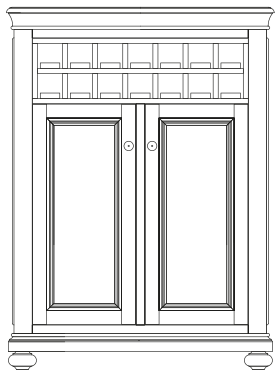

A light green painted wooden sideboard with a wooden top. It has a mirror on top and a lamp with a white shade. The sideboard has a drawer and a cabinet door with a silver handle. On top of the sideboard, there are several decorative items, including a vase with greenery, a white pitcher, and a glass decanter.

SIDE TABLE
H: 550 W: 500 D: 500

COFFEE TABLE
H: 450 W: 1300 D: 600

STANDARD TV CABINET
H: 518 W: 1110 D: 460

LARGE TV CABINET
H: 518 W: 1450 D: 460

SMALL SIDEBOARD WITH 2 DOORS 3 DRAWERS
H: 858 W: 1300 D: 460

LARGE SIDEBOARD WITH 3 DOORS 3 DRAWERS
H: 858 W: 1500 D: 460

BOOKCASE WITH 2 DRAWERS
H: 1920 W: 980 D: 420

GLASS DISPLAY CABINET
H: 1920 W: 950 D: 420

WINE AND DRINKS CABINET
H: 1300 W: 960 D: 460

CONSOLE TABLE 3 DRAWERS
H: 802 W: 1210 D: 430