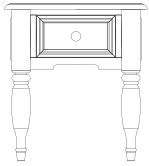

A light green painted wooden cabinet with a wine rack on top. The wine rack is made of dark wood and holds several wine bottles. The cabinet has two doors with silver handles and a wooden top. On top of the cabinet, there are several wine glasses and a decanter.

A light green painted wooden sideboard with a wooden top. It has a mirror on top and a lamp with a white shade. The sideboard has a drawer and a cabinet door with a silver handle. On top of the sideboard, there are several decorative items, including a vase with greenery, a white pitcher, and a glass decanter.

SIDE TABLE
H: 550 W: 500 D: 500

COFFEE TABLE
H: 450 W: 1300 D: 600

STANDARD TV CABINET
H: 518 W: 1110 D: 460

LARGE TV CABINET
H: 518 W: 1450 D: 460

SMALL SIDEBOARD WITH 2 DOORS 3 DRAWERS
H: 858 W: 1300 D: 460