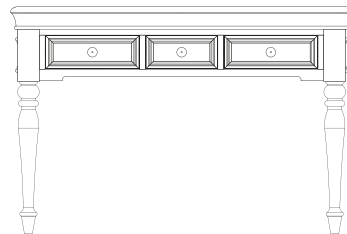

A light green painted wooden sideboard with a wooden top. It has a mirror on top and a lamp with a white shade. The sideboard has a drawer and a cabinet door with a silver handle. On top of the sideboard, there are several decorative items, including a vase with greenery, a white pitcher, and a glass decanter.

SIDE TABLE
H: 550 W: 500 D: 500

COFFEE TABLE
H: 450 W: 1300 D: 600

STANDARD TV CABINET
H: 518 W: 1110 D: 460

LARGE TV CABINET
H: 518 W: 1450 D: 460

SMALL SIDEBOARD WITH 2 DOORS 3 DRAWERS
H: 858 W: 1300 D: 460

LARGE SIDEBOARD WITH 3 DOORS 3 DRAWERS
H: 858 W: 1500 D: 460

BOOKCASE WITH 2 DRAWERS
H: 1920 W: 980 D: 420

GLASS DISPLAY CABINET
H: 1920 W: 950 D: 420

WINE AND DRINKS CABINET
H: 1300 W: 960 D: 460

CONSOLE TABLE 3 DRAWERS
H: 802 W: 1210 D: 430