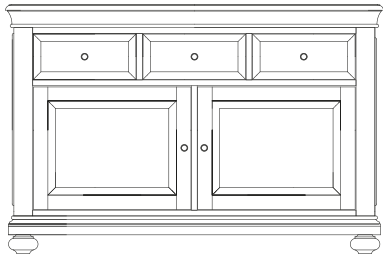

A light green painted wooden sideboard with a wooden top. It has a mirror on top and a lamp with a white shade. The sideboard has a drawer and a cabinet door with a silver handle. On top of the sideboard, there are several decorative items, including a vase with greenery, a white pitcher, and a glass decanter.

SIDE TABLE
H: 550 W: 500 D: 500

COFFEE TABLE
H: 450 W: 1300 D: 600

STANDARD TV CABINET
H: 518 W: 1110 D: 460

LARGE TV CABINET
H: 518 W: 1450 D: 460

SMALL SIDEBOARD WITH 2 DOORS 3 DRAWERS
H: 858 W: 1300 D: 460

LARGE SIDEBOARD WITH 3 DOORS 3 DRAWERS
H: 858 W: 1500 D: 460

BOOKCASE WITH 2 DRAWERS
H: 1920 W: 980 D: 420

GLASS DISPLAY CABINET
H: 1920 W: 950 D: 420

WINE AND DRINKS CABINET
H: 1300 W: 960 D: 460

CONSOLE TABLE 3 DRAWERS
H: 802 W: 1210 D: 430