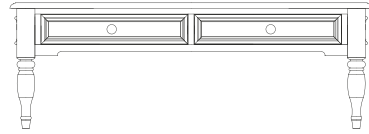

COFFEE TABLE
H: 450 W: 1300 D: 600