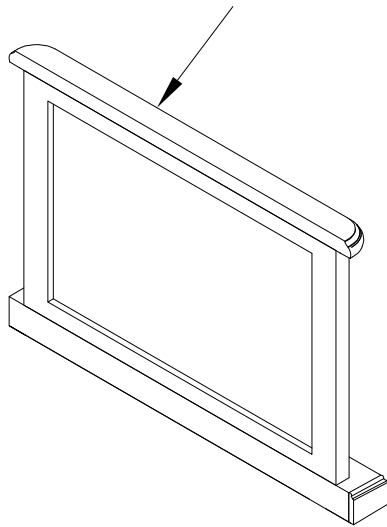

ASSEMBLY INSTRUCTION

HSM 05 - SINGLE DRESSING TABLE MIRROR

HARDWARE LIST

NO	HARDWARE NAME	IMAGE	QTY (PCS)
1	METAL PLATE		2 PCS
2	SCREW 4*30		4 PCS

MIRROR

MIRROR

DRESSING TABLE