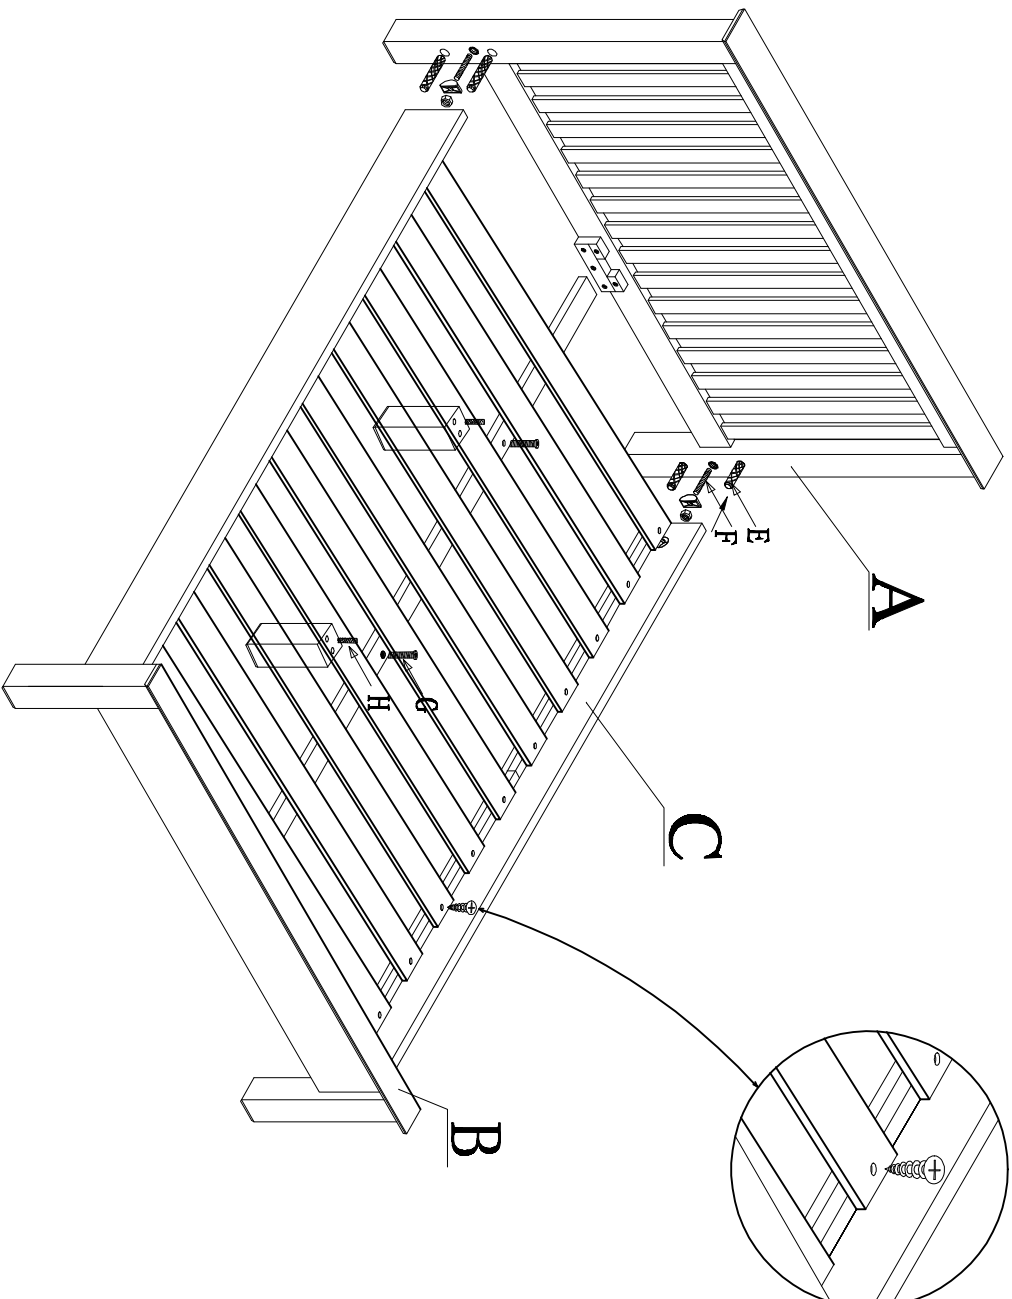

SO SFT LFE BED

Fortune Woods

'Quality furniture that doesn't cost a fortune.'

FITTINGS

Assembly		Hexa Bolt	
	× 4		× 2
Hexa Wrench	× 1	Spanner	× 1
	× 1		× 1
Ø12 Wood Dowel	× 8	Ø10 Wood Dowel	× 2
	× 8		× 2
Ø12 × 60	× 8	Ø10 × 40	× 2
Screw	× 40		
	× 40		
M4×25	× 40		