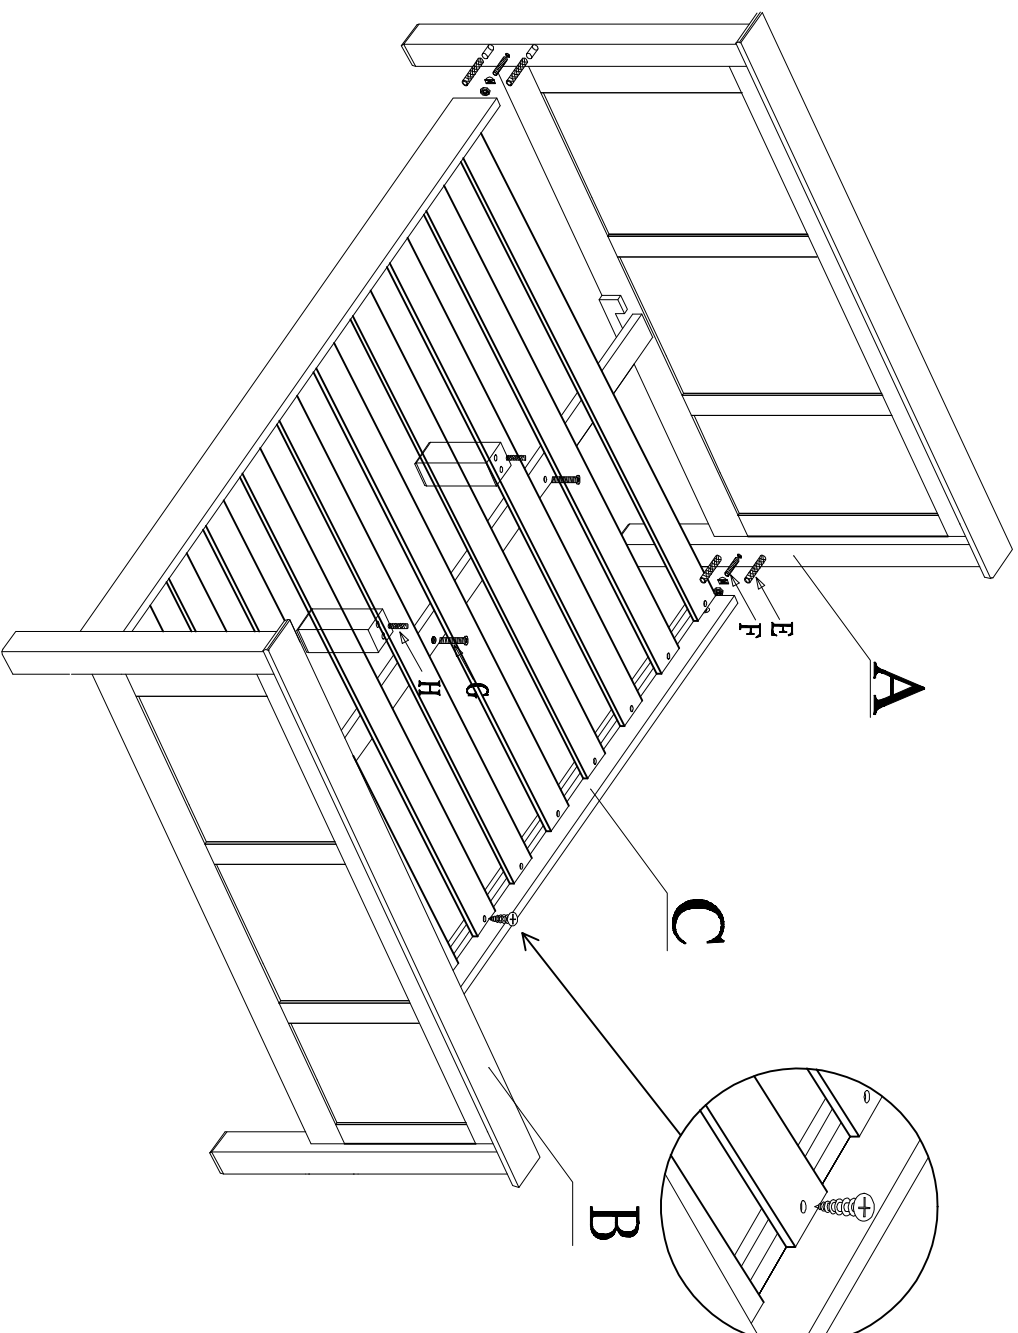

TO SFT THE BED

FITTINGS

Assembly		Hexa Bolt	
	× 4		× 2
Hexa Wrench		Spanner	
	× 1		× 1
Ø12 Wood Dowel		Ø10 Wood Dowel	
	× 8		× 2
Ø12×60		Ø10×40	
Screw			
	× 40		
M4×25			