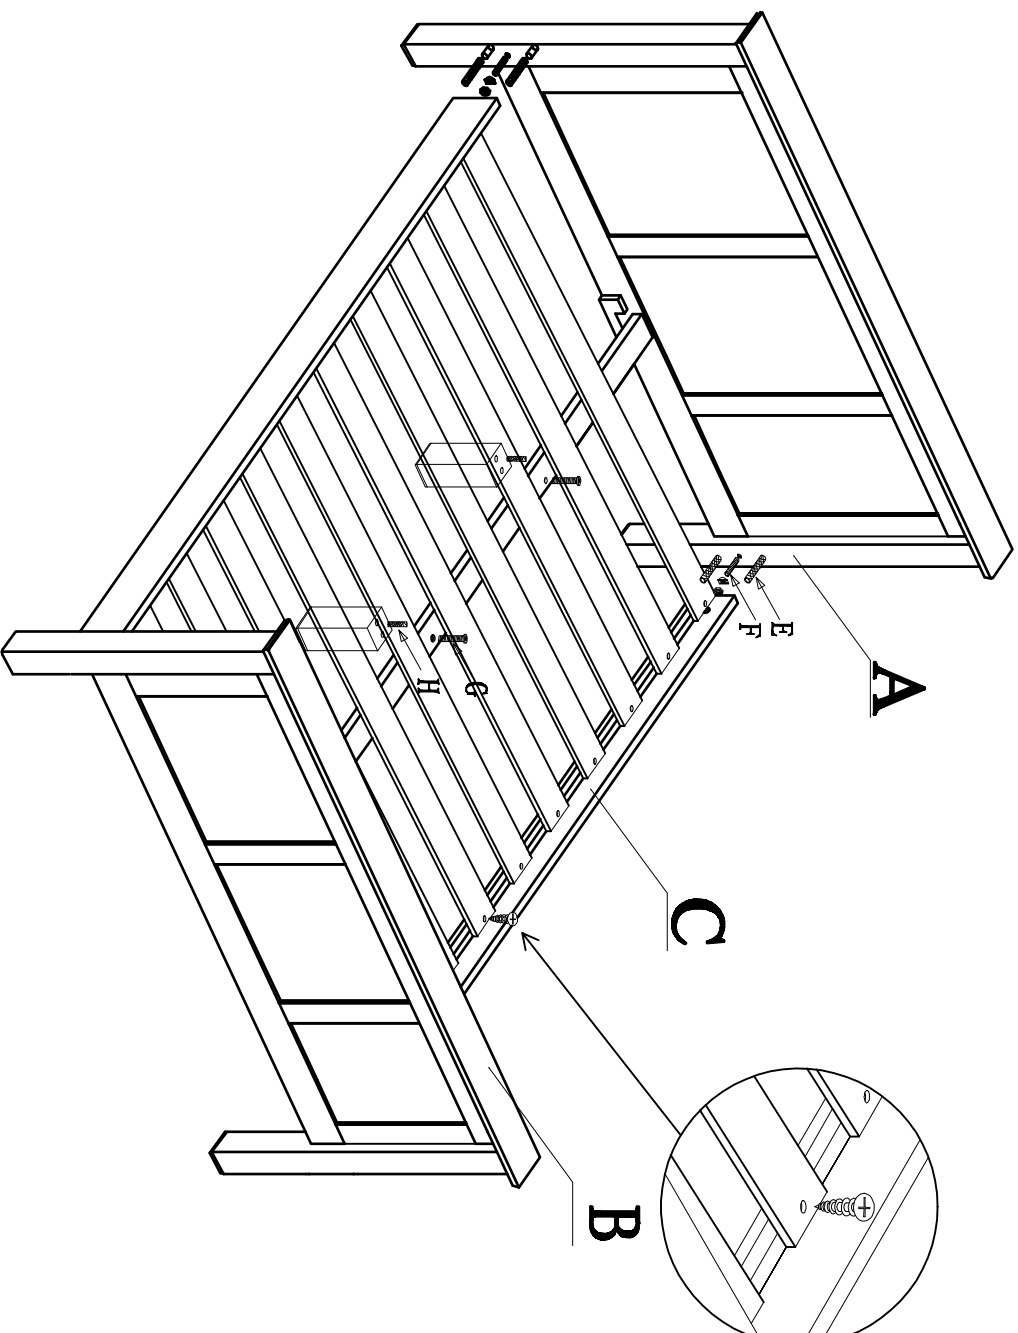

TO 4FT6IN HE BED

FITTINGS

Assembly		Hexa Bolt	
	× 4		× 2
Hexa Wrench		Spanner	
	× 1		× 1
Ø12 Wood Dowel		Ø10 Wood Dowel	
	× 8		× 2
Ø12×60		Ø10×40	
Screw			
	× 40		
M4×25			